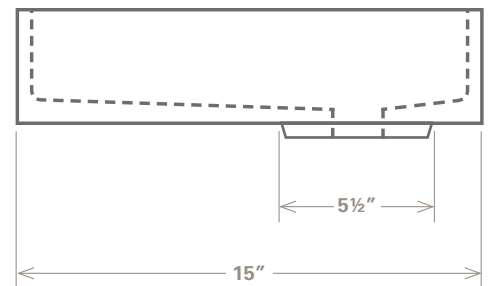

HDFC concrete sink
model Rituel 15

Square, uncentered drain

Suitable for surface mounting

Dimensions: 15" X 15" X 3 3/4"

Weight: 25 lb.

No overflow

Rituel¹⁵

514 886-2444

info@purbeton.com

purbeton.com

178 rang Duncan

St-Chrysostome QC J0S 1R0