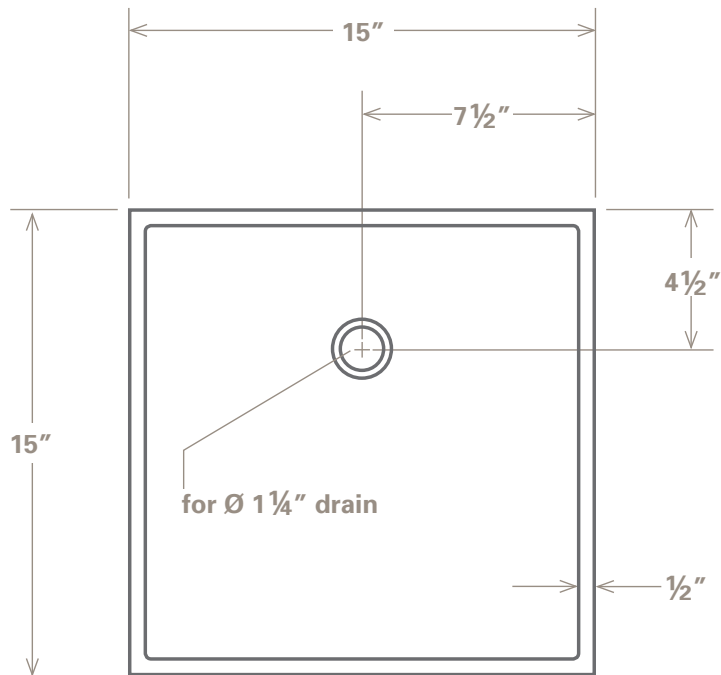

HDFC concrete sink
model Rituel 15

Square, uncentered drain

Suitable for surface mounting

Dimensions: 15" X 15" X 3 3/4"

Weight: 25 lb.

No overflow

Rituel¹⁵

514 886-2444

info@purbeton.com

purbeton.com

178 rang Duncan

St-Chrysostome QC J0S 1R0