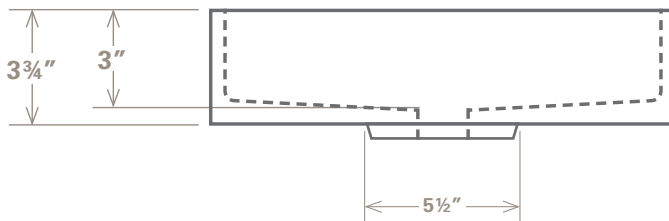

HDFC concrete sink
model Rituel 15

Square, uncentered drain

Suitable for surface mounting

Dimensions: 15" X 15" X 3 3/4"

Weight: 25 lb.

No overflow

Rituel¹⁵

514 886-2444

info@purbeton.com

purbeton.com

178 rang Duncan

St-Chrysostome QC J0S 1R0