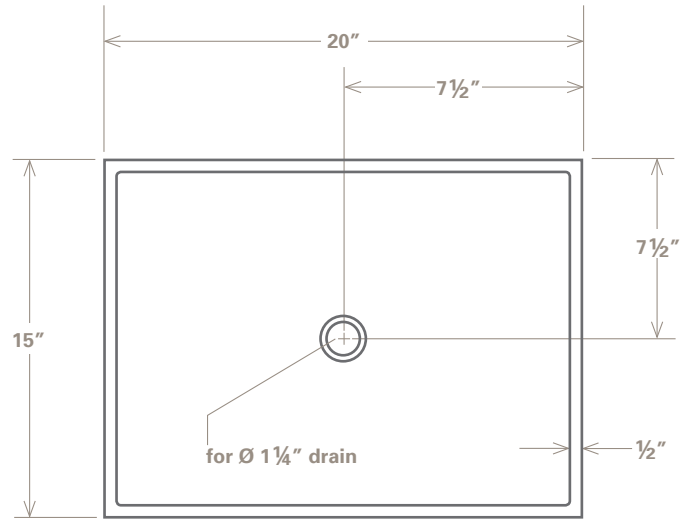

Rectangular concrete sink,
centred drain

Suitable for
surface mounting

20" X 15" X 4 5/8"

Rituel²⁰

Rituel 20, mineral

Designed and manufactured in Quebec

HDFC concrete sink model Rituel 20

Rectangular, centred drain

Suitable for surface mounting

Dimensions: 20" X 15" X 4 5/8"

Weight: 35 lb.

No overflow

Rituel²⁰

514 886-2444

info@purbeton.com

purbeton.com