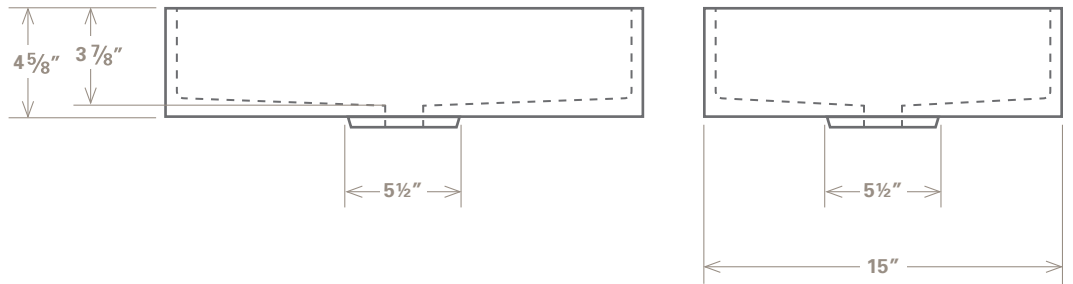

Rectangular concrete sink,
centred drain

Suitable for
surface mounting

20" X 15" X 4 5/8"

Rituel²⁰

Rituel 20, mineral

Designed and manufactured in Quebec

HDFC concrete sink model Rituel 20

Rectangular, centred drain

Suitable for surface mounting

Dimensions: 20" X 15" X 4 5/8"

Weight: 35 lb.

No overflow

Rituel²⁰

514 886-2444

info@purbeton.com

purbeton.com