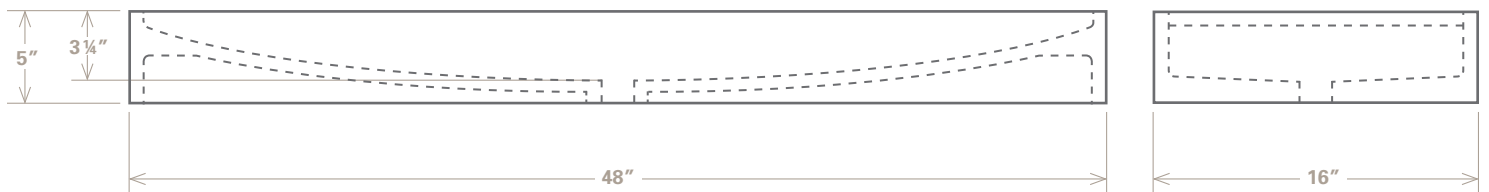

Concrete sink with an
elongated half-moon basin

Suitable for wall or
surface mounting

48" X 16" X 5"

Rituel^{LUNA} 48

Rituel Luna48, charcoal

Designed and manufactured in Quebec

HDFC concrete sink model Rituel Luna48

Rectangular elongated half-moon basin, centred drain

Suitable for wall or surface mounting

Dimensions: 48" X 16" X 5"

No overflow

Weight: 100 lb.

Universal drain

Rituel LUNA 48

514 886-2444

info@purbeton.com

purbeton.com

178 rang Duncan

St-Chrysostome QC Canada J0S 1R0

HDFC concrete basin model Rituel Luna48

Rectangular elongated half-moon basin, centred drain

Suitable for wall or surface mounting

Dimensions: 48" X 16" X 5"

No overflow

Weight: 100 lb.

Universal drain

Rituel LUNA 48

WALL INSTALLATION

514 886-2444

info@purbeton.com