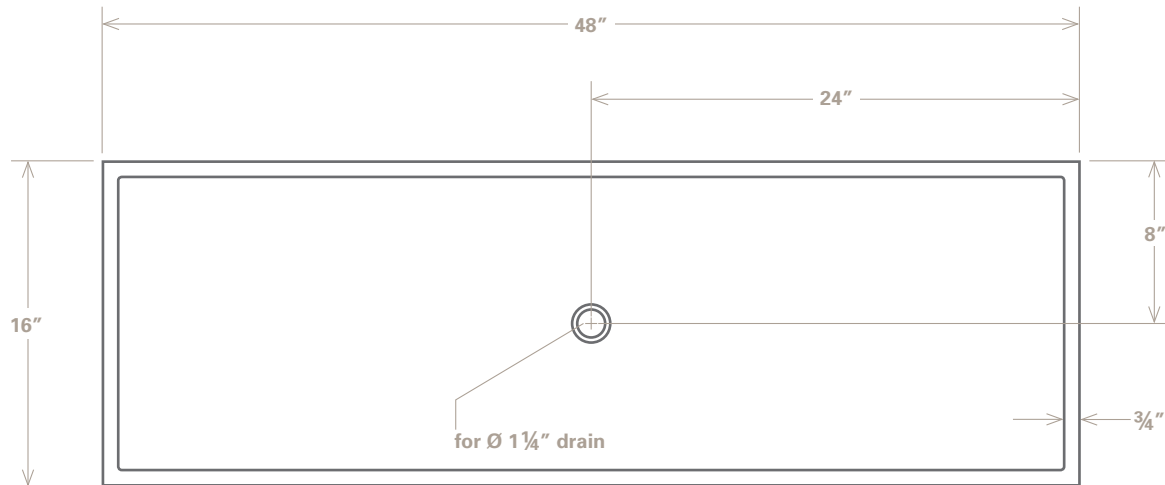

Concrete sink with an
elongated half-moon basin

Suitable for wall or
surface mounting

48" X 16" X 5"

Rituel^{LUNA} 48

Rituel Luna48, charcoal

Designed and manufactured in Quebec

HDFC concrete sink model Rituel Luna48

Rectangular elongated half-moon basin, centred drain

Suitable for wall or surface mounting

Dimensions: 48" X 16" X 5"

No overflow

Weight: 100 lb.

Universal drain

Rituel LUNA 48

514 886-2444

Dimensions: 48" X 16" X 5"

No overflow

Weight: 100 lb.

Universal drain

Rituel LUNA 48

WALL INSTALLATION

514 886-2444

info@purbeton.com