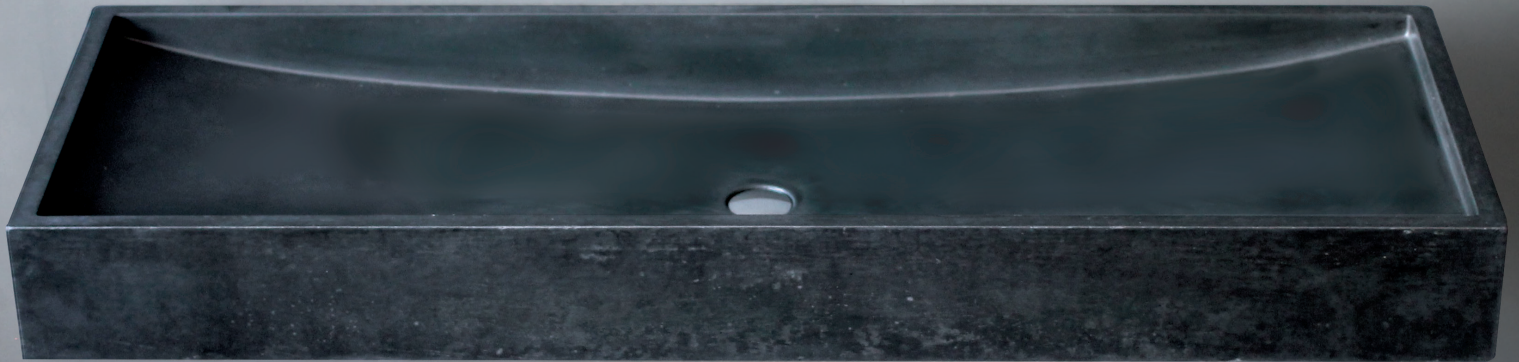

Concrete sink with an
elongated half-moon basin

Suitable for wall or
surface mounting

48" X 16" X 5"

Rituel^{LUNA} 48

Rituel Luna48, charcoal

Designed and manufactured in Quebec

HDFC concrete sink model Rituel Luna48

Rectangular elongated half-moon basin, centred drain

Suitable for wall or surface mounting

Dimensions: 48" X 16" X 5"

No overflow

Weight: 100 lb.

Universal drain

Rituel LUNA 48

514 886-2444

info@purbeton.com

purbeton.com

178 rang Duncan

St-Chrysostome QC Canada J0S 1R0

HDFC concrete basin model Rituel Luna48

Rectangular elongated half-moon basin, centred drain

Suitable for wall or surface mounting