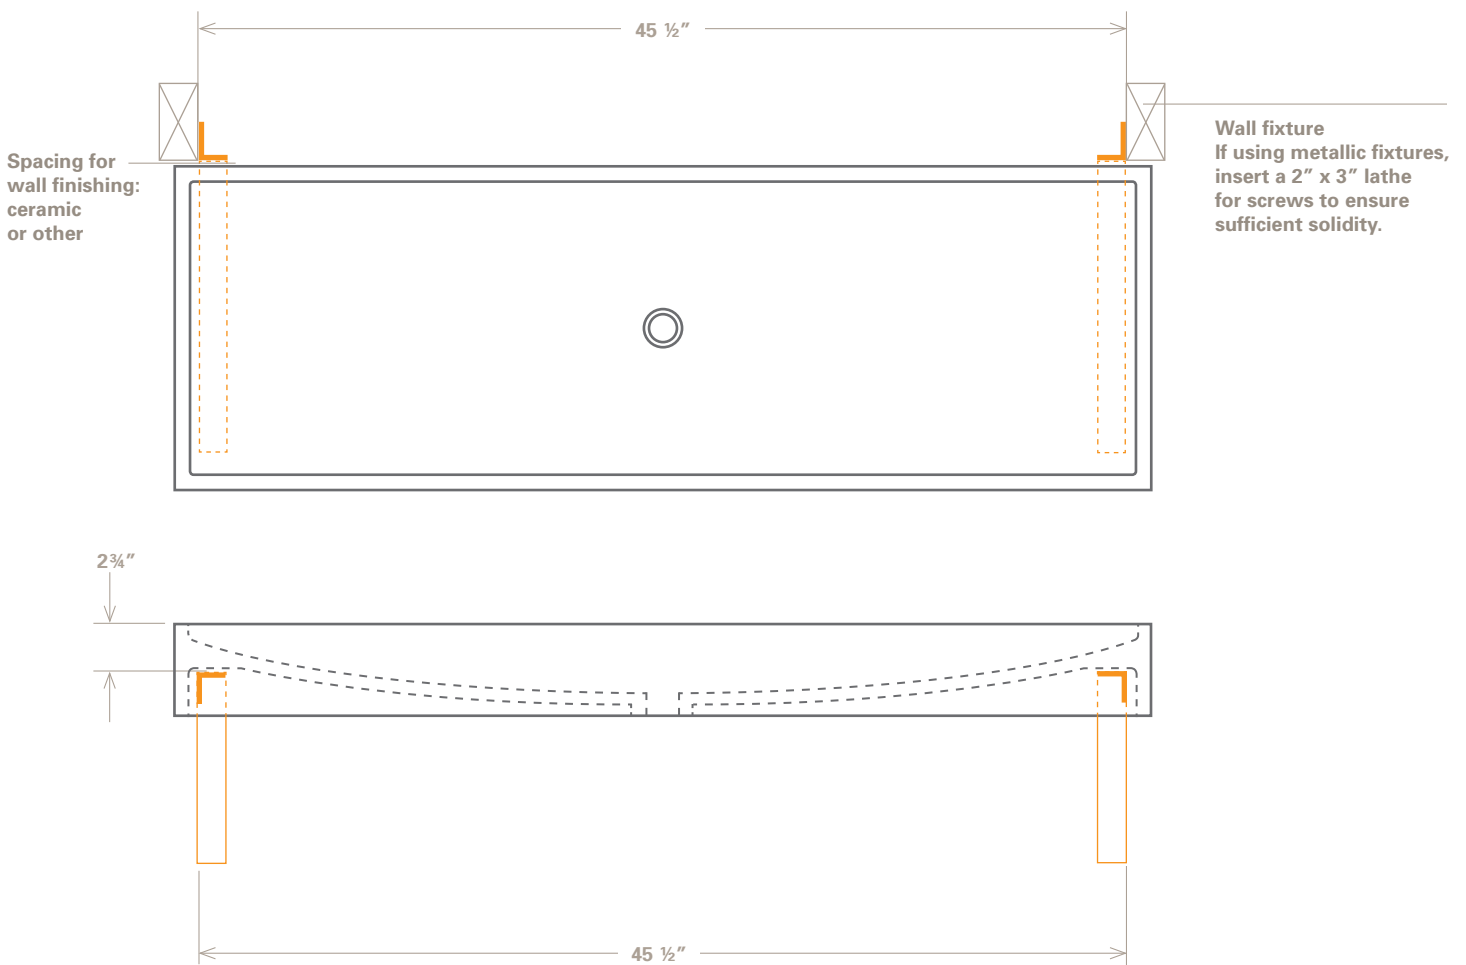

Concrete sink with an
elongated half-moon basin

Suitable for wall or
surface mounting

48" X 16" X 5"

Rituel^{LUNA} 48

Rituel Luna48, charcoal

Designed and manufactured in Quebec

HDFC concrete sink model Rituel Luna48

Rectangular elongated half-moon basin, centred drain

Suitable for wall or surface mounting

Dimensions: 48" X 16" X 5"

No overflow

Weight: 100 lb.

Universal drain

Rituel LUNA 48

514 886-2444

Dimensions: 48" X 16" X 5"

No overflow

Weight: 100 lb.

Universal drain

Rituel LUNA 48

WALL INSTALLATION

514 886-2444

info@purbeton.com