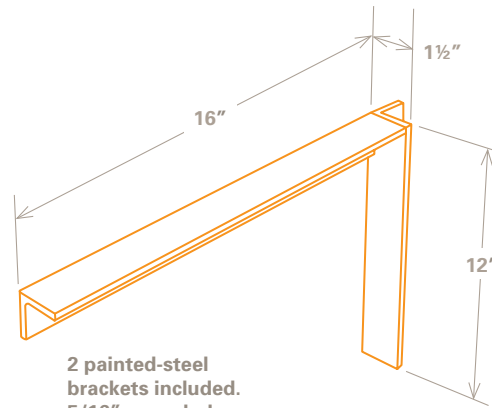

Rectangular elongated half-moon basin, centred drain

Suitable for wall or surface mounting

Dimensions: 48" X 16" X 5"

No overflow

Weight: 100 lb.

Universal drain

Rituel LUNA 48

514 886-2444

Dimensions: 48" X 16" X 5"

No overflow

Weight: 100 lb.

Universal drain

Rituel LUNA 48

WALL INSTALLATION

514 886-2444

info@purbeton.com